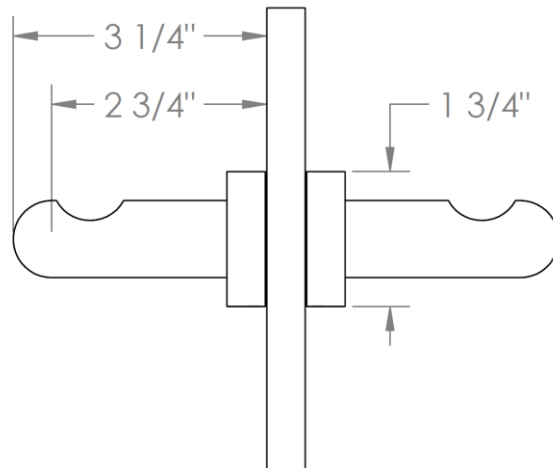

115-0.5DDP

Double Shower Door Knob / Glass Mounted Hook
H-Line Collection

WATERMARK DESIGNS 2/1/2019