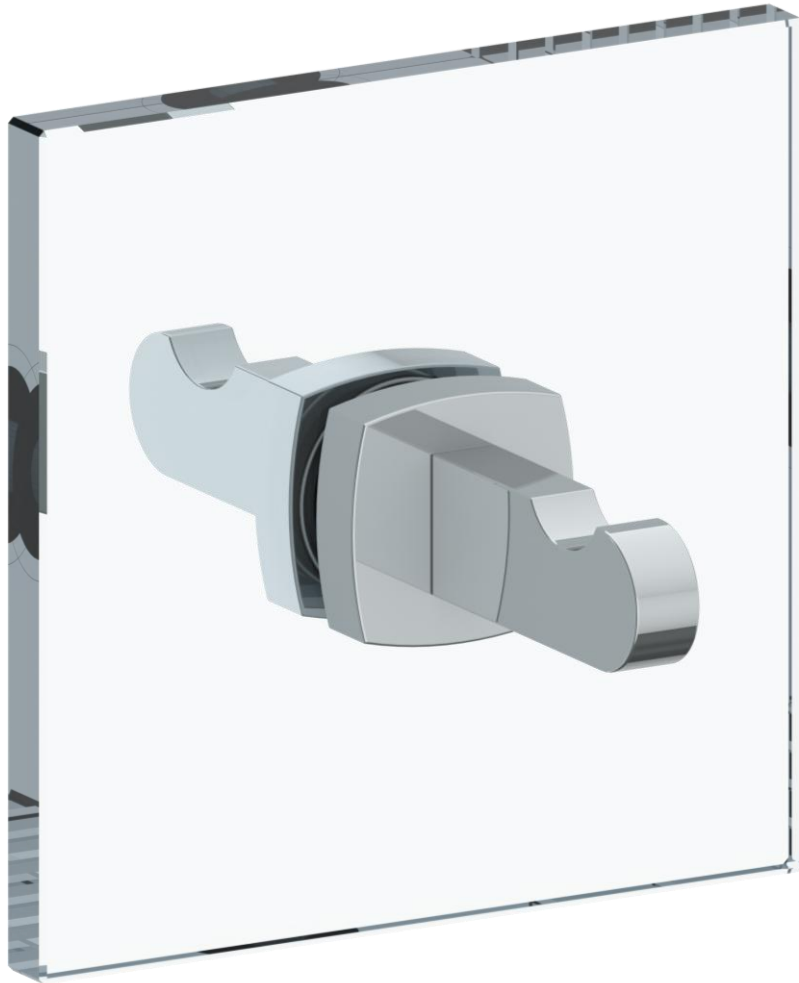

115-0.5DDP

Double Shower Door Knob / Glass Mounted Hook
H-Line Collection

WATERMARK DESIGNS 2/1/2019