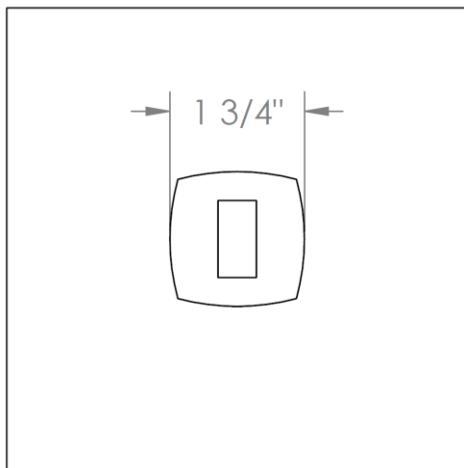

115-0.5DDP

Double Shower Door Knob / Glass Mounted Hook
H-Line Collection

WATERMARK DESIGNS 2/1/2019